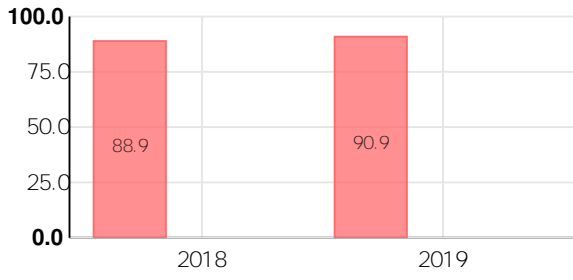

Percent of students in grade 8 achieving Lexile measure greater than 1097